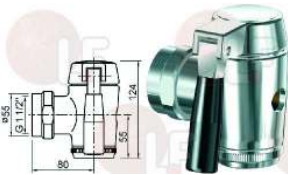

3356162 \varnothing 1" 1/2 F DRAIN TAP REPAIR SET
for drain tap

ECHTERMANN 6724.60-21

Suitable for:

3356161 COVER WITH HANDLE F/ DRAIN TAP

ECHTERMANN 6724.60-5/12

3356160 DRAIN TAP \varnothing 1"1/2F
swivel nut \varnothing 1"1/2F
for Boiling pan