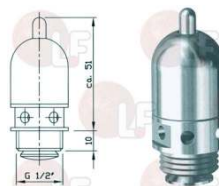

3184049 SAFETY VALVE KNOB \varnothing 20 mm
 thread \varnothing M5

ECHTERMANN 6944.20-9

3184050 SAFETY VALVE KNOB \varnothing 32 mm
 thread \varnothing M6

ECHTERMANN 6650.60-8

ECHTERMANN 6802-20

3184047 VACUUM RELIEF VALVE \varnothing 1/2" M
 chrome-plated brass - for safety group 1"

ECHTERMANN 6700.20

3184046 SAFETY VALVE \varnothing 1" F
 max pressure 0.5 atm"
 pressure gauge connection 1/4"
 for safety unit 1"

ECHTERMANN 6935.41.00

3184049 SAFETY VALVE KNOB \varnothing 20 mm
 thread \varnothing M5