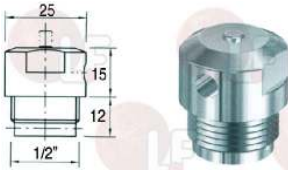

ECHTERMANN 6700.20

3184048 VACUUM RELIEF VALVE $\varnothing$ 1/2" M
chrome-plated brass - for safety group 1"