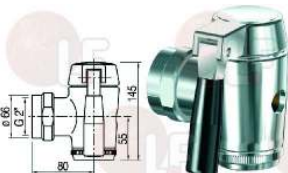

ECHTERMANN 3302

3356153 DRAIN TAP \varnothing 1"1/4F
with fixed connection \varnothing 1"1/4F
for Boiling pan (JUNO-RÖDER-SENKING)
for Boiling pan (ZANUSSI)

ECHTERMANN 6722.50

3356165 TAP HANDLE \varnothing 1"1/4-1"1/2-2"F
for drain tap

ECHTERMANN 6722.60-5

3356170 DRAIN TAP \varnothing 2"F
fixed connection \varnothing 2"F
for Boiling pan

ECHTERMANN 3303

ECHTERMANN

Suitable for:

3356007 DRAIN TAP \varnothing 1"1/2F TECNO
TAPERED SEAL - swivel nut \varnothing 1"1/2F
with gasket
for BOILING PAN