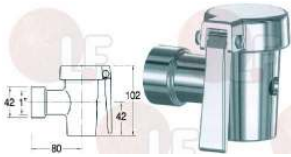

3356161 COVER WITH HANDLE F/DRAIN TAP

ECHTERMANN 6724.60-5/12

Suitable for:

3356163 TAP REPAIR KIT \varnothing 2" F
for drain tap

ECHTERMANN

Suitable for:

ECHTERMANN 6724.80-21

3356152 DRAIN TAP \varnothing 1" F
with fixed connection \varnothing 1" F
for Boiling pan

ECHTERMANN 6722.40

3356166 PIN WITH LOCK FOR DRAIN TAP

3356164 DRAIN TAP HANDLE \varnothing 1" F

ECHTERMANN 6722.40-5

ECHTERMANN 6722.00-1

3356156 DRAIN TAP \varnothing 1" 1/2 F
flanged connection with screw fastening \varnothing 1" 1/2 F
for Boiling pan (JUNO-RÖDER-SENKING)
for Boiling pan (KÜPPERSBUSCH)
for Boiling pan (MKN)
for Boiling pan (ZANUSSI)