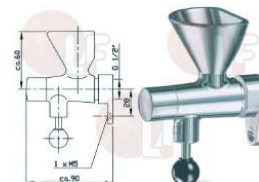

3358017 HEAD VALVE WITH RED/BLUE HANDLE
for water inlet tap \varnothing 1/2" FF

ECHTERMANN 2149.20/8.6.1

3358018 HEAD VALVE WITH RED/BLUE KNOB
for water filling tap \varnothing 3/4" FF

ECHTERMANN 2149.30/8.6.1

3358012 LEVEL TAP \varnothing 3/8" F
with fixed connection \varnothing 3/8" F

ECHTERMANN 6137.00

3358011 LEVEL TAP WITH FUNNEL \varnothing 1/2" F
flanged connection with screw fastening \varnothing 1/2" F