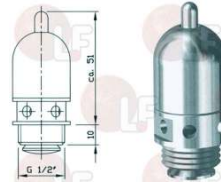

ECHTERMANN 6944.20-9

Suitable for:

3184050 SAFETY VALVE KNOB \varnothing 32 mm
thread \varnothing M6

ECHTERMANN 6650.60-8

ECHTERMANN 6802-20

Suitable for:

3184047 VACUUM RELIEF VALVE \varnothing 1/2" M
chrome-plated brass - for safety group 1"