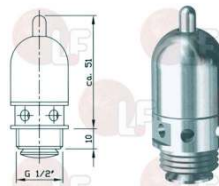

3184044 SAFETY ASSEMBLY \varnothing 1"
 vert. fitting \varnothing 1" - pressure gauge connect. \varnothing 1/4"
 complete with safety valve and
 vacuum relief valve
 for STEAM PAN

ECHTERMANN 6933.41.10

3184049 SAFETY VALVE KNOB \varnothing 20 mm
 thread \varnothing M5

ECHTERMANN 6944.20-9

3184050 SAFETY VALVE KNOB \varnothing 32 mm
 thread \varnothing M6

ECHTERMANN 6650.60-8

ECHTERMANN 6802-20

3184047 VACUUM RELIEF VALVE \varnothing 1/2" M
 chrome-plated brass - for safety group 1"

ECHTERMANN 6700.20

3184045 SAFETY ASSEMBLY \varnothing 1"
 vert. fitting \varnothing 1" - pressure gauge connect. \varnothing 1/4"
 complete with safety valve and
 vacuum relief valve
 for STEAM PAN

ECHTERMANN 6933.41.20