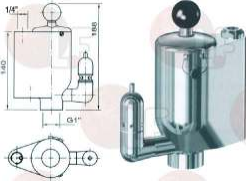

3184043 SAFETY ASSEMBLY \varnothing 1"
vertical fitting \varnothing 1"
complete with safety valve and
vacuum relief valve
for STEAM PAN

ECHTERMANN 6935.41.10

Suitable for:

ECHTERMANN

Suitable for:

Safety groups for pans and spare parts

3184044 SAFETY ASSEMBLY \varnothing 1"
 vert. fitting \varnothing 1" - pressure gauge connect. \varnothing 1/4"
 complete with safety valve and
 vacuum relief valve
 for STEAM PAN

ECHTERMANN 6933.41.10