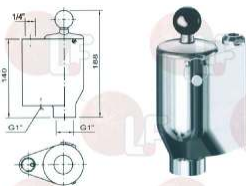

ECHTERMANN 6700.20

3184046 SAFETY VALVE $\varnothing$ 1" F
max pressure 0.5 atm"
pressure gauge connection 1/4"
for safety unit 1"

ECHTERMANN 6935.41.00

3184049 SAFETY VALVE KNOB $\varnothing$ 20 mm
thread $\varnothing$ M5