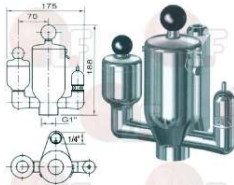

3184044 SAFETY ASSEMBLY \varnothing 1"
 vert. fitting \varnothing 1" - pressure gauge connect. \varnothing 1/4"
 complete with safety valve and
 vacuum relief valve
 for STEAM PAN

ECHTERMANN 6933.41.10

3184049 SAFETY VALVE KNOB \varnothing 20 mm
 thread \varnothing M5

ECHTERMANN 6944.20-9

3184050 SAFETY VALVE KNOB \varnothing 32 mm
 thread \varnothing M6

ECHTERMANN 6650.60-8

ECHTERMANN 6802-20

3184047 VACUUM RELIEF VALVE \varnothing 1/2" M
 chrome-plated brass - for safety group 1"

ECHTERMANN 6700.20

3184045 SAFETY ASSEMBLY \varnothing 1"
 vert. fitting \varnothing 1" - pressure gauge connect. \varnothing 1/4"
 complete with safety valve and
 vacuum relief valve
 for STEAM PAN

ECHTERMANN 6933.41.20