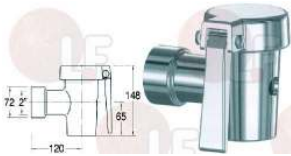

3356161 COVER WITH HANDLE F/DRAIN TAP

ECHTERMANN 6724.60-5/12

3356155 DRAIN TAP \varnothing 2" F
with fixed connection \varnothing 2" F
for Boiling pan

ECHTERMANN 6722.80

3356166 PIN WITH LOCK FOR DRAIN TAP