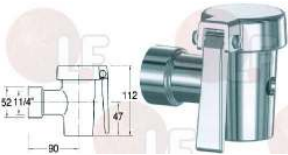

ECHTERMANN 3302

3356153 DRAIN TAP $\varnothing$ 1"1/4F
with fixed connection $\varnothing$ 1"1/4F
for Boiling pan (JUNO-RÖDER-SENKING)
for Boiling pan (ZANUSSI)