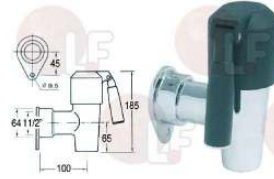

ECHTERMANN 6724.63

3356163 TAP REPAIR KIT $\varnothing$ 2" F
for drain tap